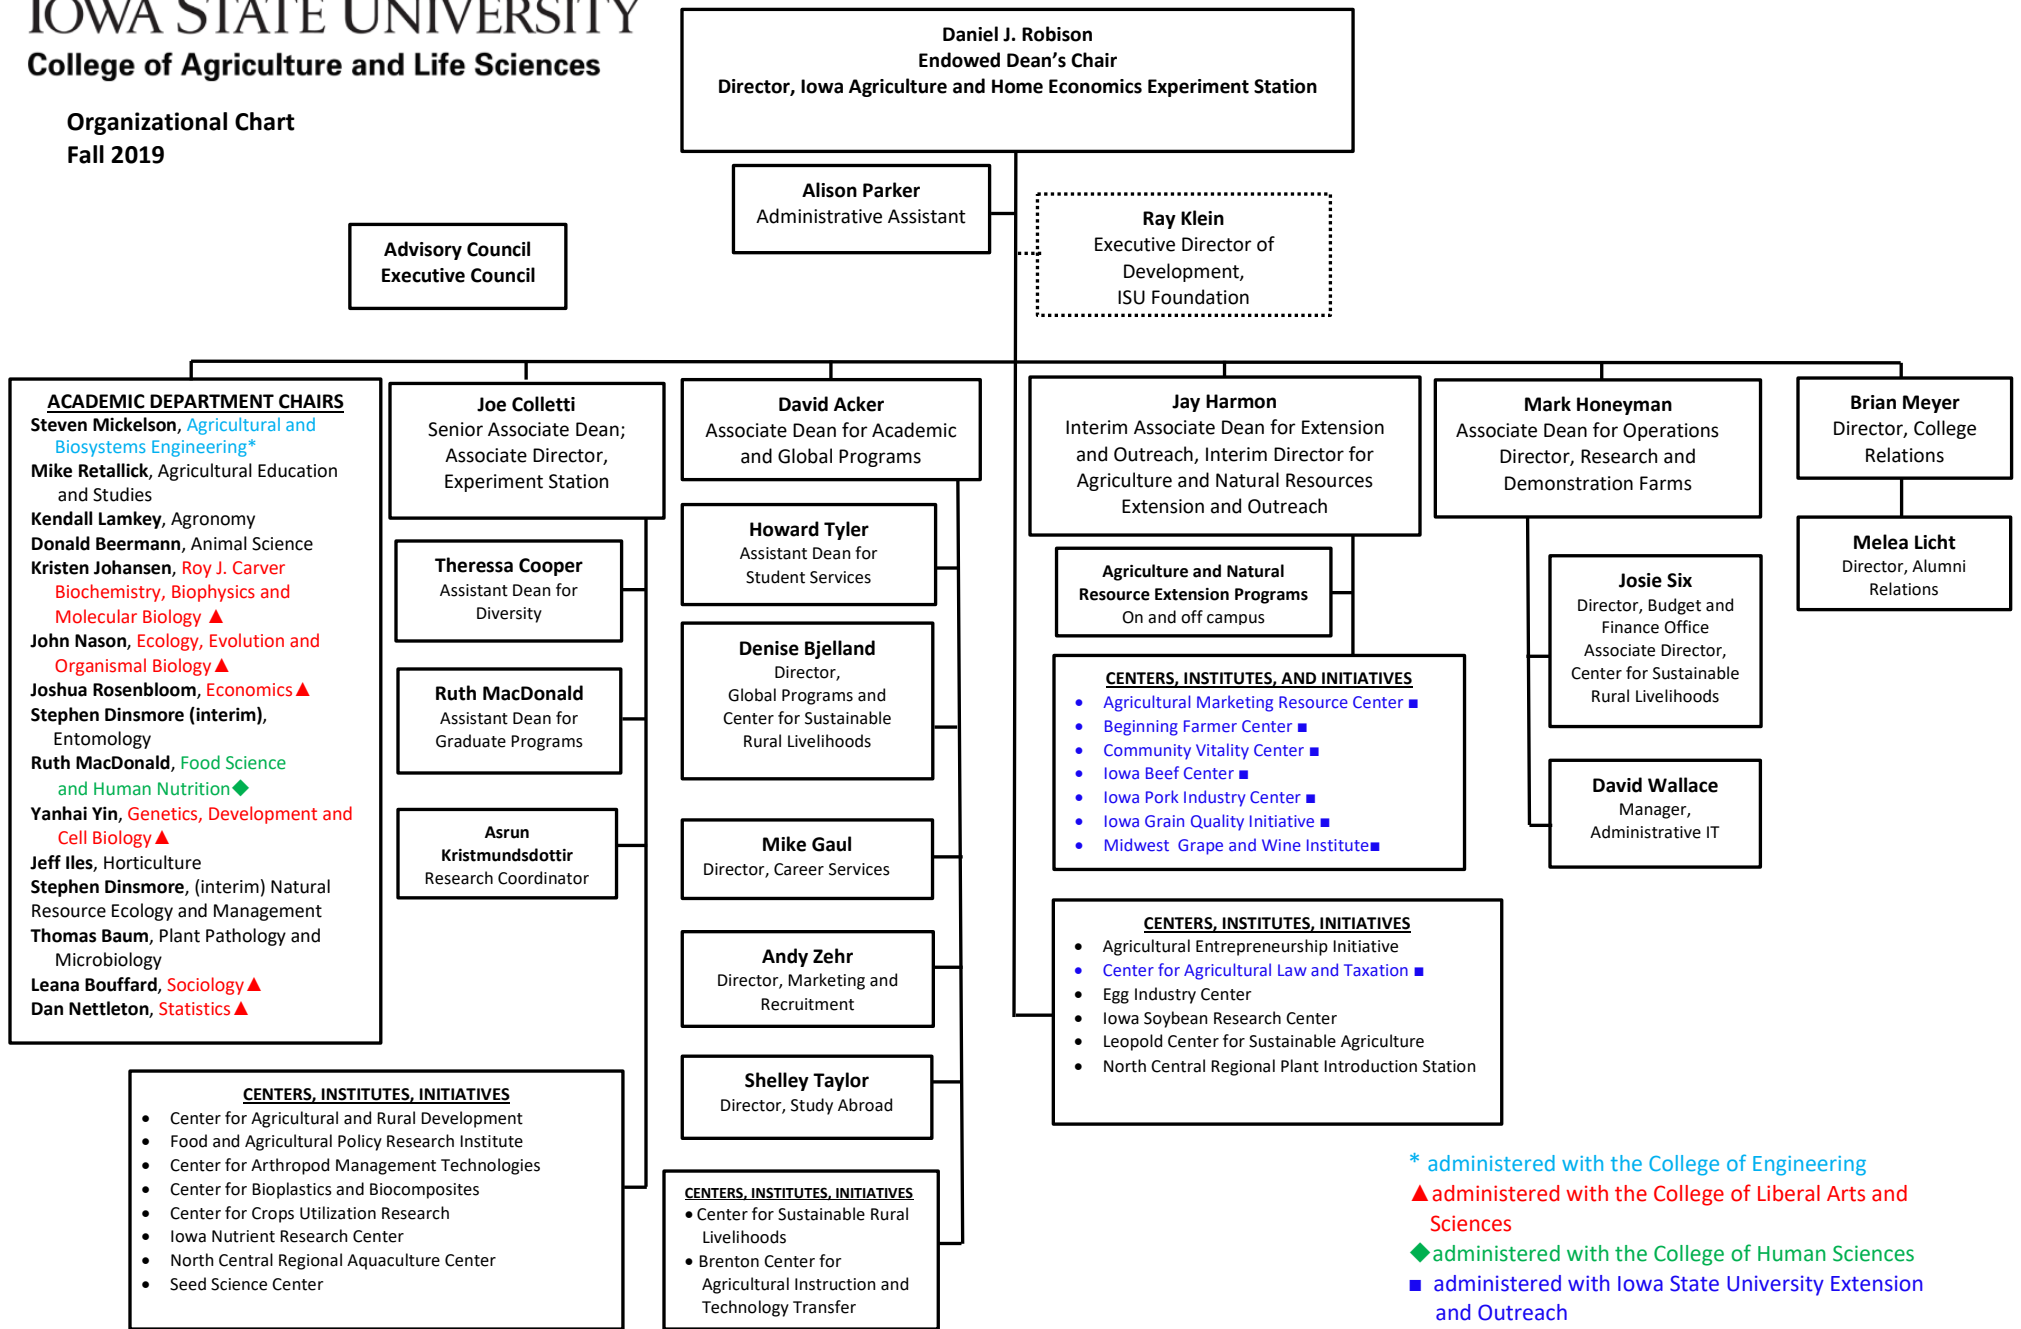

IOWA STATE UNIVERSITY

College of Agriculture and Life Sciences

Organizational Chart
Fall 2019

* administered with the College of Engineering
 ▲ administered with the College of Liberal Arts and Sciences
 ◆ administered with the College of Human Sciences
 ■ administered with Iowa State University Extension and Outreach