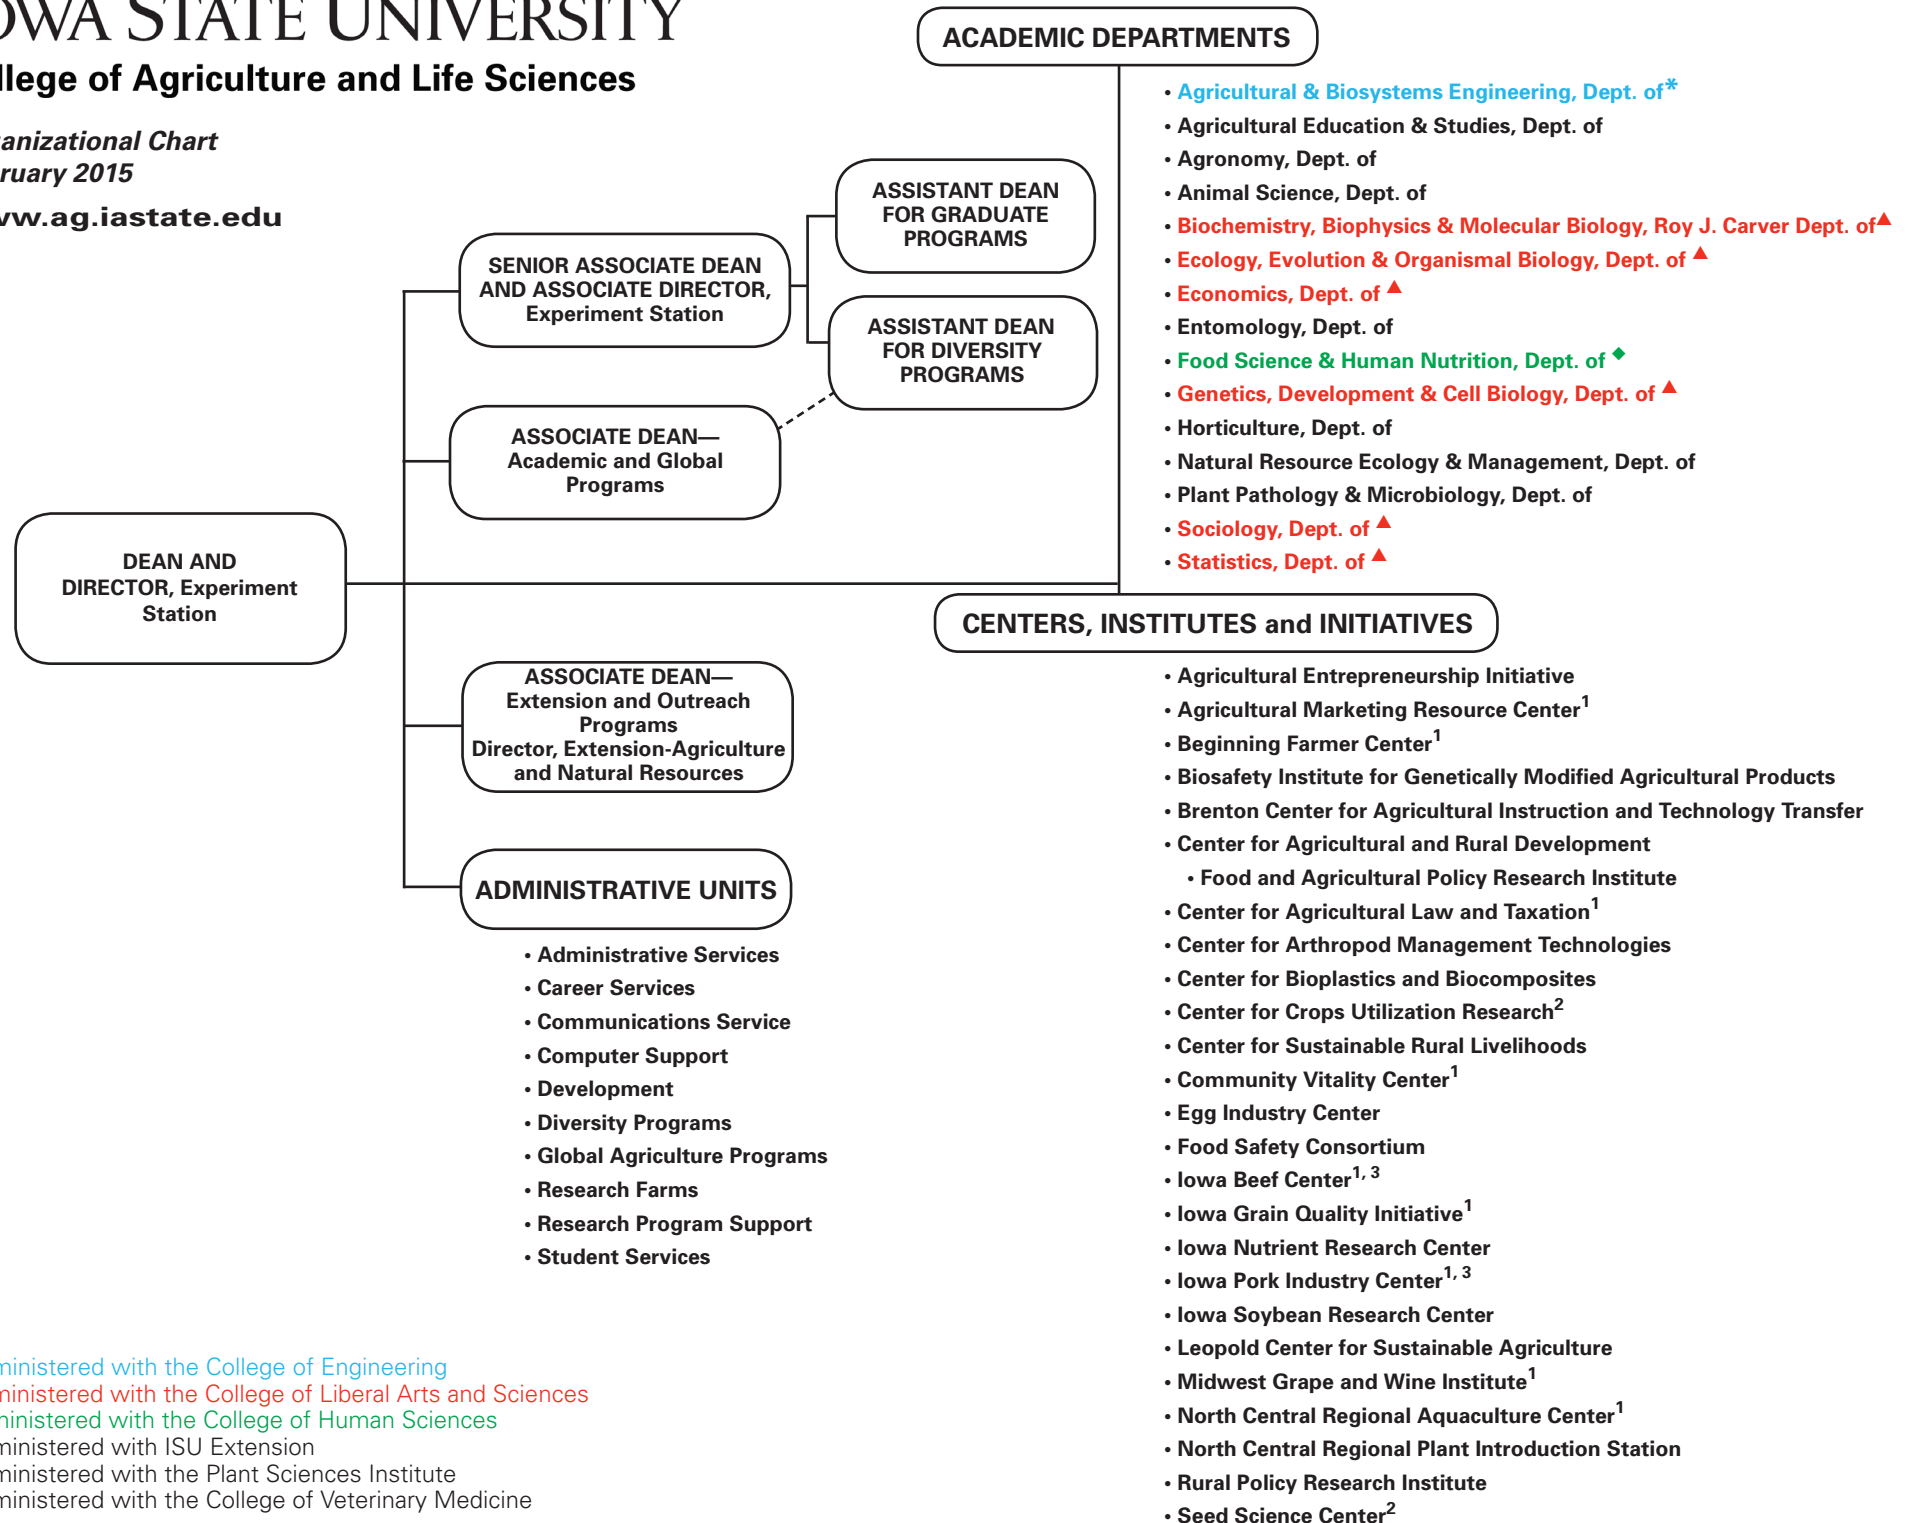

IOWA STATE UNIVERSITY

College of Agriculture and Life Sciences

Organizational Chart
February 2015

www.ag.iastate.edu

*administered with the College of Engineering

▲administered with the College of Liberal Arts and Sciences

◆administered with the College of Human Sciences

¹ administered with ISU Extension

² administered with the Plant Sciences Institute

³ administered with the College of Veterinary Medicine