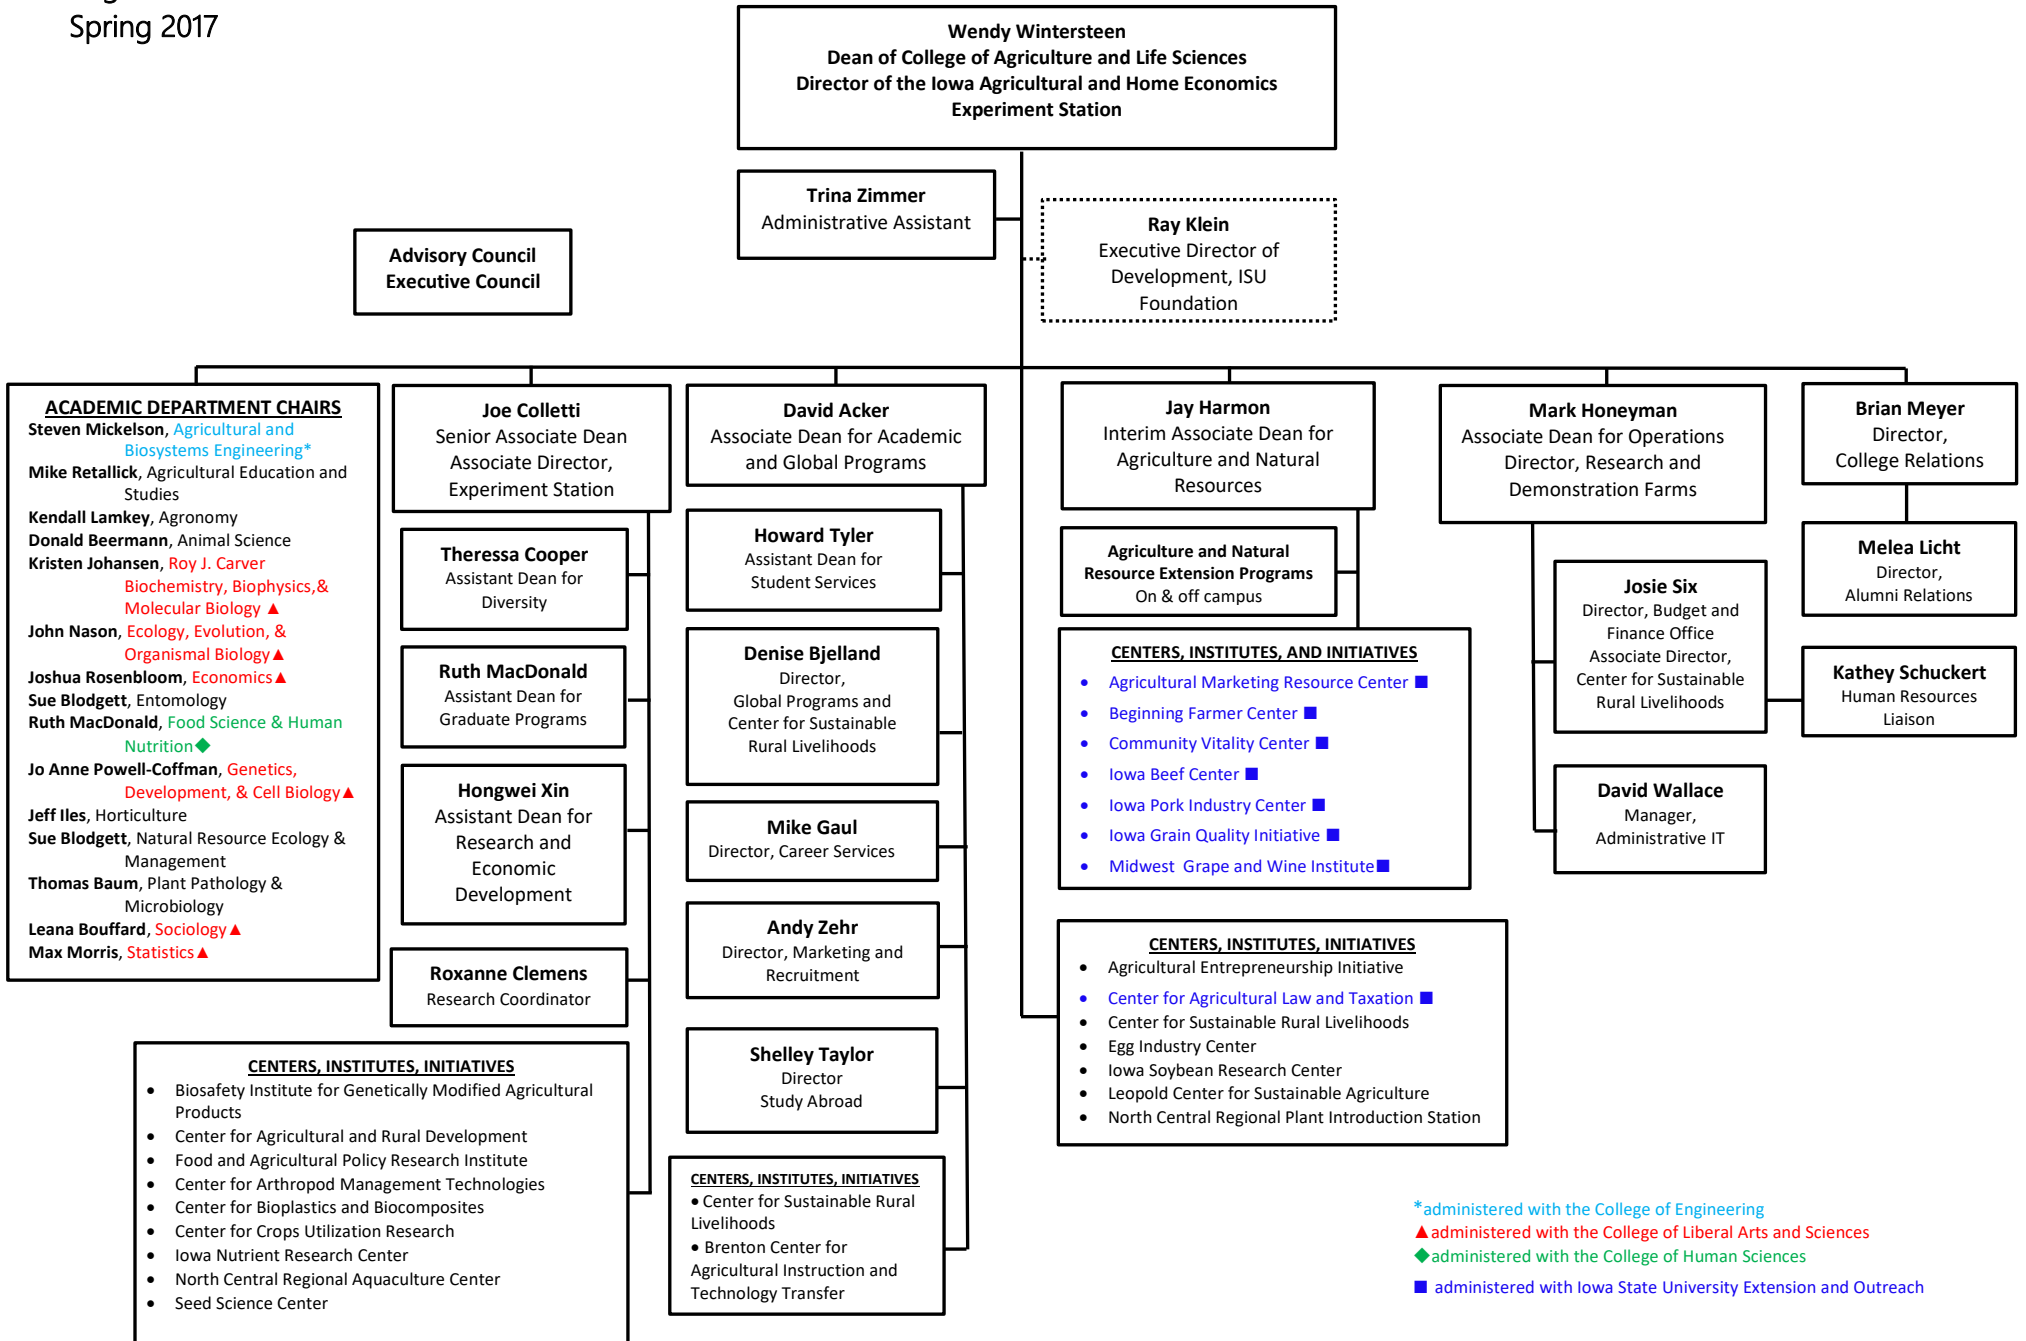

IOWA STATE UNIVERSITY

College of Agriculture and Life Sciences

Organizational Chart

Spring 2017

*administered with the College of Engineering
 ▲ administered with the College of Liberal Arts and Sciences
 ◆ administered with the College of Human Sciences
 ■ administered with Iowa State University Extension and Outreach